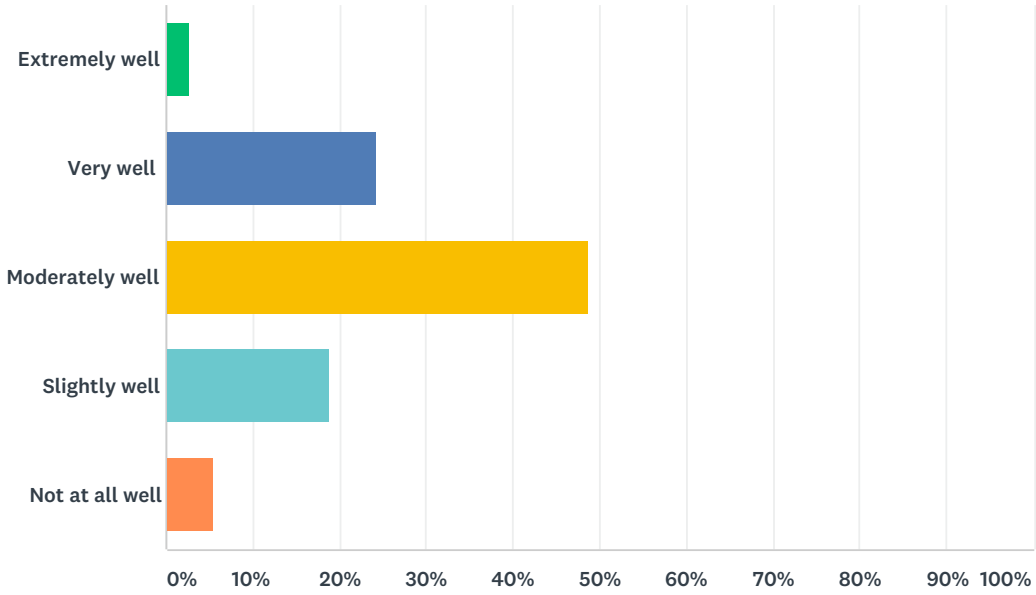

SCHOOL CLIMATE SURVEY

Q1 How concerned are you about bullying at YOUR CHILD'S SCHOOL?

Answered: 37 Skipped: 0

ANSWER CHOICES	RESPONSES	
Extremely concerned	16.22%	6
Very concerned	18.92%	7
Somewhat concerned	35.14%	13
Not so concerned	21.62%	8
Not at all concerned	8.11%	3
TOTAL		37

SCHOOL CLIMATE SURVEY

Q2 How well does SCHOOL DISTRICT 8 consider the individual needs of students?

Answered: 37 Skipped: 0

ANSWER CHOICES	RESPONSES	
Extremely well	2.70%	1
Very well	24.32%	9
Moderately well	48.65%	18
Slightly well	18.92%	7
Not at all well	5.41%	2
TOTAL		37