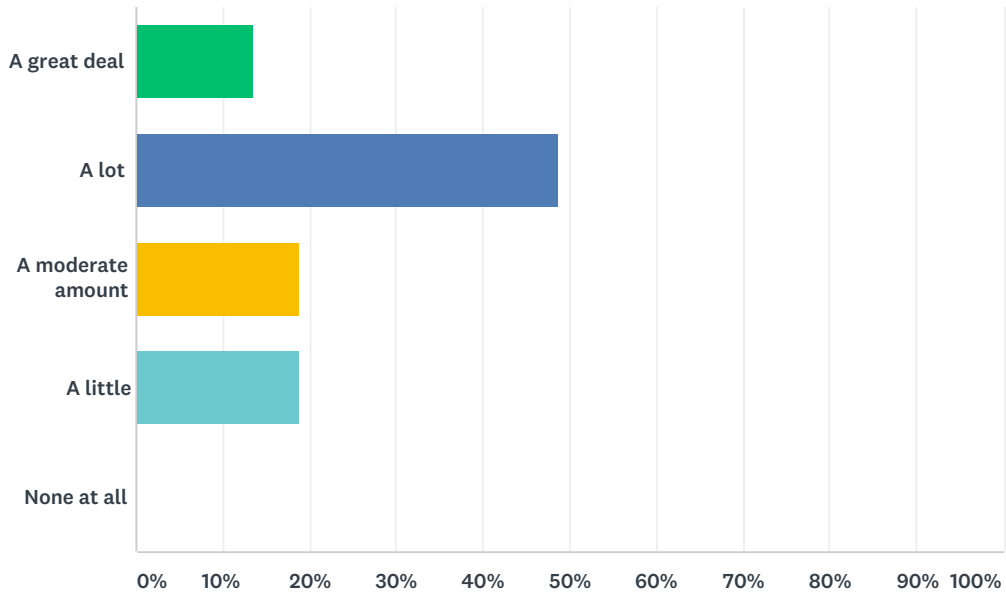

SCHOOL CLIMATE SURVEY

Q5 How much respect do teachers at SCHOOL DISTRICT 8 have for students?

Answered: 37 Skipped: 0

ANSWER CHOICES	RESPONSES	
A great deal	13.51%	5
A lot	48.65%	18
A moderate amount	18.92%	7
A little	18.92%	7
None at all	0.00%	0
TOTAL		37