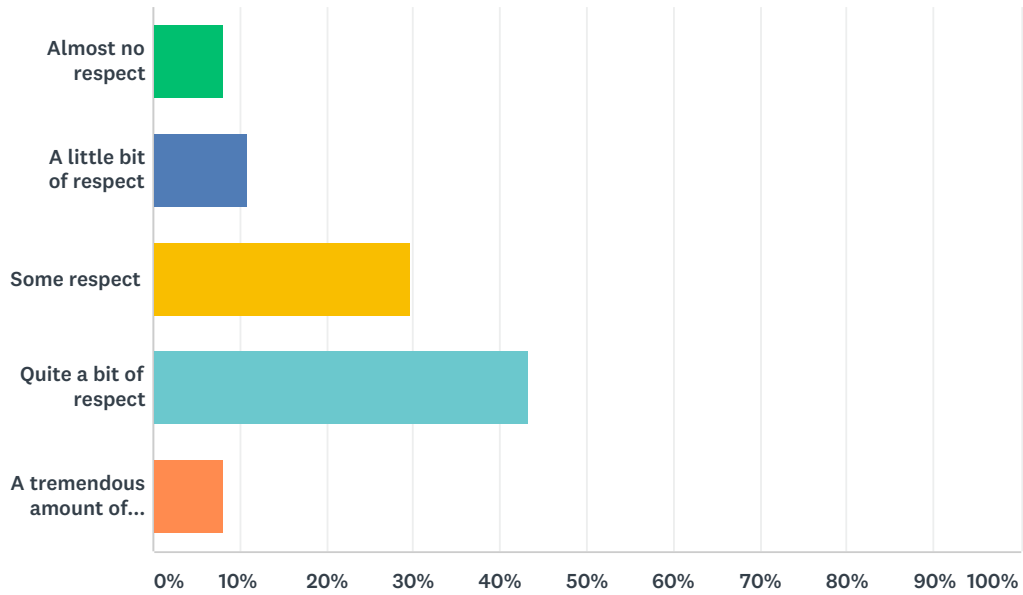

SCHOOL CLIMATE SURVEY

Q11 Overall, how much respect do you think the teachers at your child's school have for the children?

Answered: 37 Skipped: 0

ANSWER CHOICES	RESPONSES	
Almost no respect	8.11%	3
A little bit of respect	10.81%	4
Some respect	29.73%	11
Quite a bit of respect	43.24%	16
A tremendous amount of respect	8.11%	3
TOTAL		37