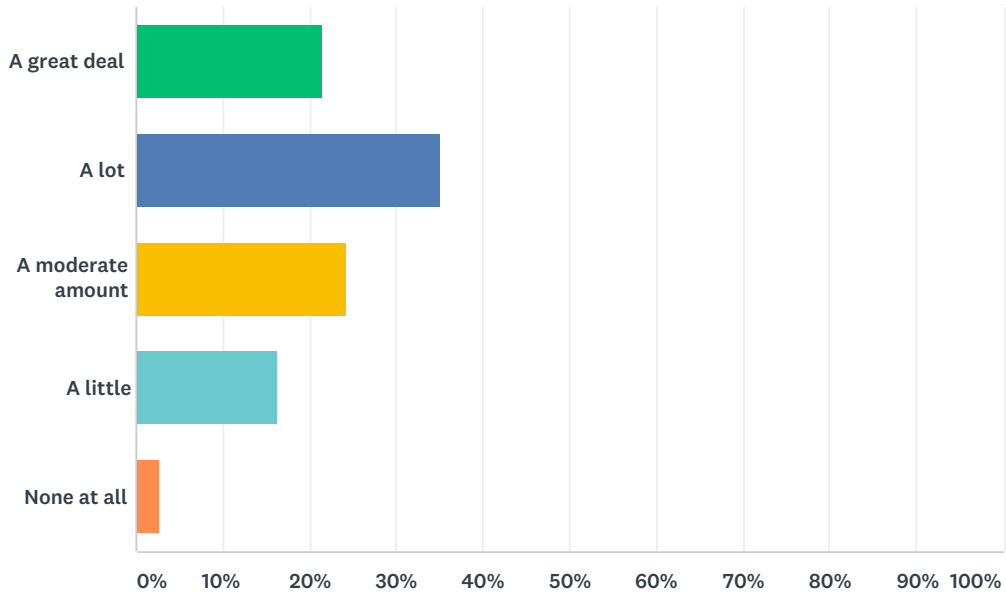

SCHOOL CLIMATE SURVEY

Q3 How much respect do administrators (principal, counselors, etc) at SCHOOL DISTRICT 8 have for students?

Answered: 37 Skipped: 0

ANSWER CHOICES	RESPONSES	
A great deal	21.62%	8
A lot	35.14%	13
A moderate amount	24.32%	9
A little	16.22%	6
None at all	2.70%	1
TOTAL		37