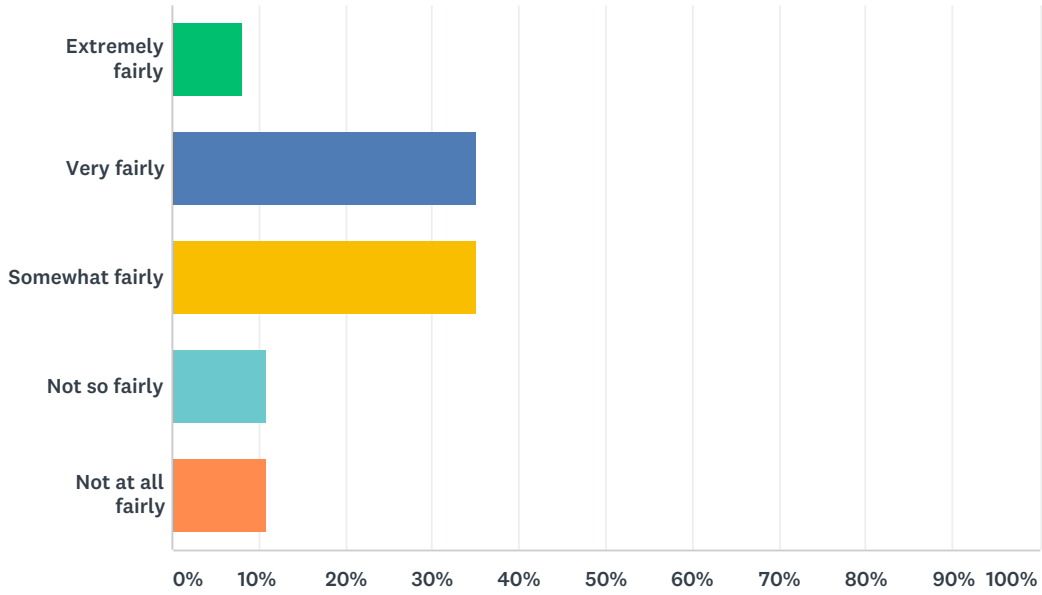

SCHOOL CLIMATE SURVEY

Q6 How fairly are students at SCHOOL DISTRICT 8 disciplined?

Answered: 37 Skipped: 0

ANSWER CHOICES	RESPONSES	
Extremely fairly	8.11%	3
Very fairly	35.14%	13
Somewhat fairly	35.14%	13
Not so fairly	10.81%	4
Not at all fairly	10.81%	4
TOTAL		37