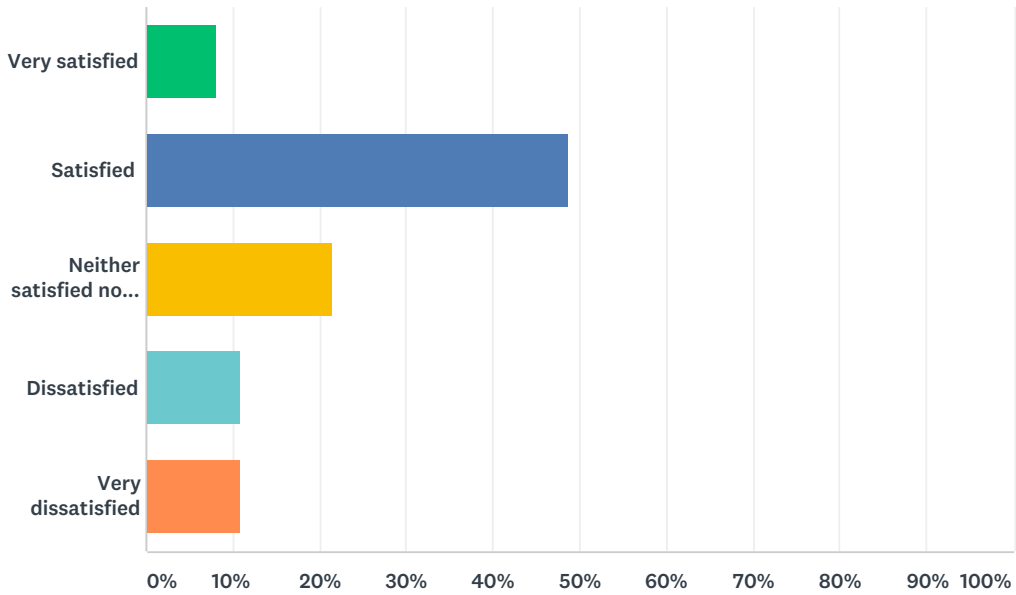

SCHOOL CLIMATE SURVEY

Q7 Are you satisfied or dissatisfied with the overall quality of instruction at SCHOOL DISTRICT 8?

Answered: 37 Skipped: 0

ANSWER CHOICES	RESPONSES	
Very satisfied	8.11%	3
Satisfied	48.65%	18
Neither satisfied nor dissatisfied	21.62%	8
Dissatisfied	10.81%	4
Very dissatisfied	10.81%	4
TOTAL		37