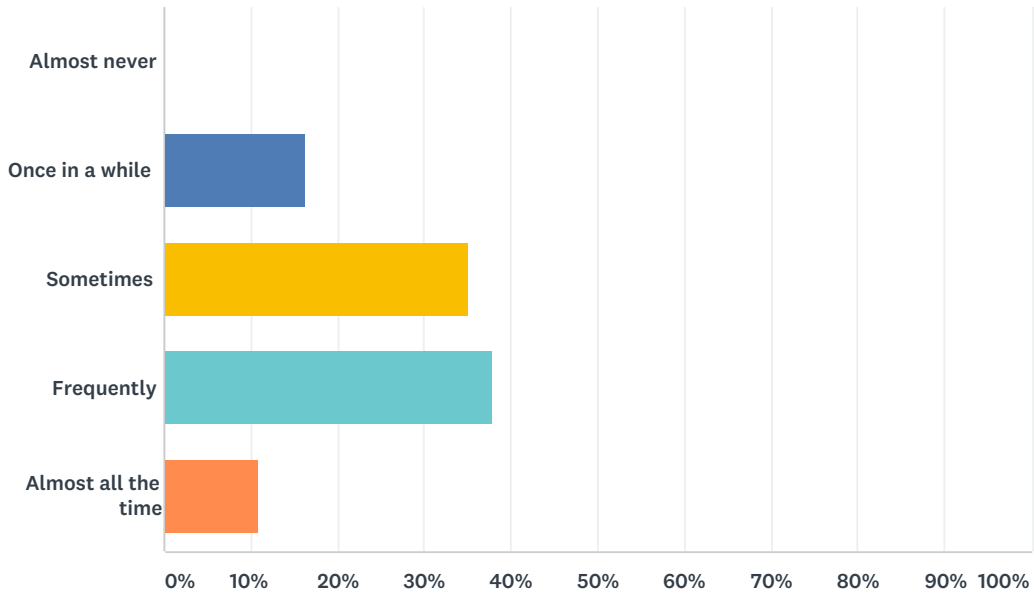

SCHOOL CLIMATE SURVEY

Q12 How often do you help your child understand the content he or she is learning in school?

Answered: 37 Skipped: 0

ANSWER CHOICES	RESPONSES	
Almost never	0.00%	0
Once in a while	16.22%	6
Sometimes	35.14%	13
Frequently	37.84%	14
Almost all the time	10.81%	4
TOTAL		37