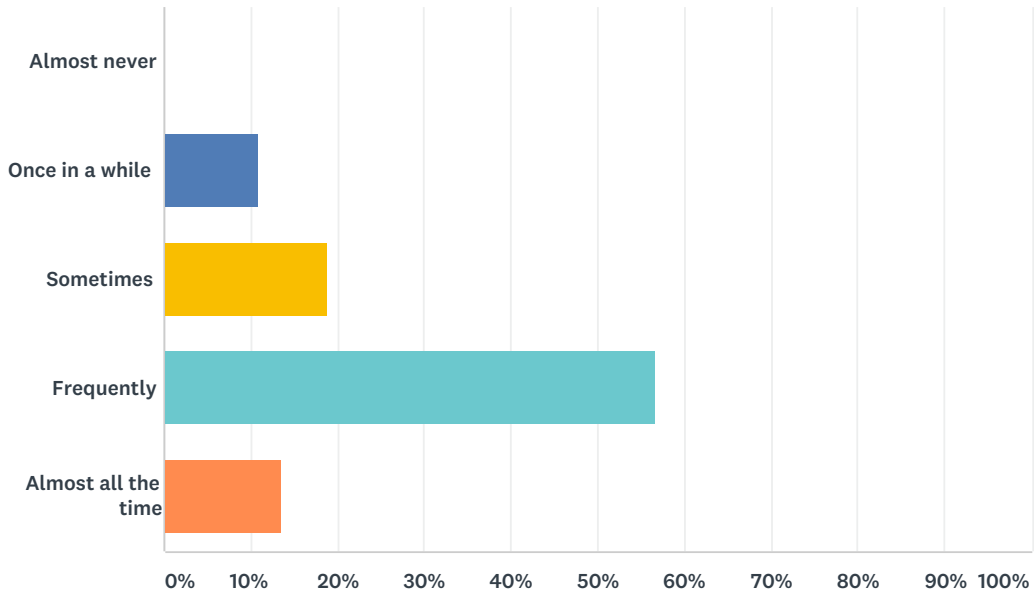

SCHOOL CLIMATE SURVEY

Q13 How often do you help your child engage in activities which are educational outside the home?

Answered: 37 Skipped: 0

ANSWER CHOICES	RESPONSES	
Almost never	0.00%	0
Once in a while	10.81%	4
Sometimes	18.92%	7
Frequently	56.76%	21
Almost all the time	13.51%	5
TOTAL		37