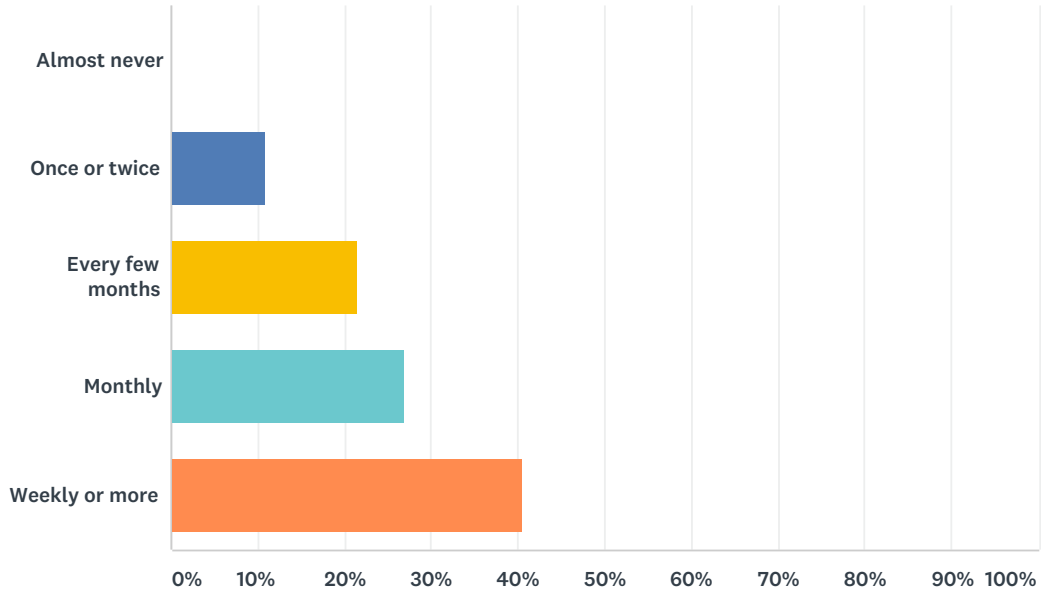

SCHOOL CLIMATE SURVEY

Q14 In the past year, how often have you visited your child's school?

Answered: 37 Skipped: 0

ANSWER CHOICES	RESPONSES	
Almost never	0.00%	0
Once or twice	10.81%	4
Every few months	21.62%	8
Monthly	27.03%	10
Weekly or more	40.54%	15
TOTAL		37