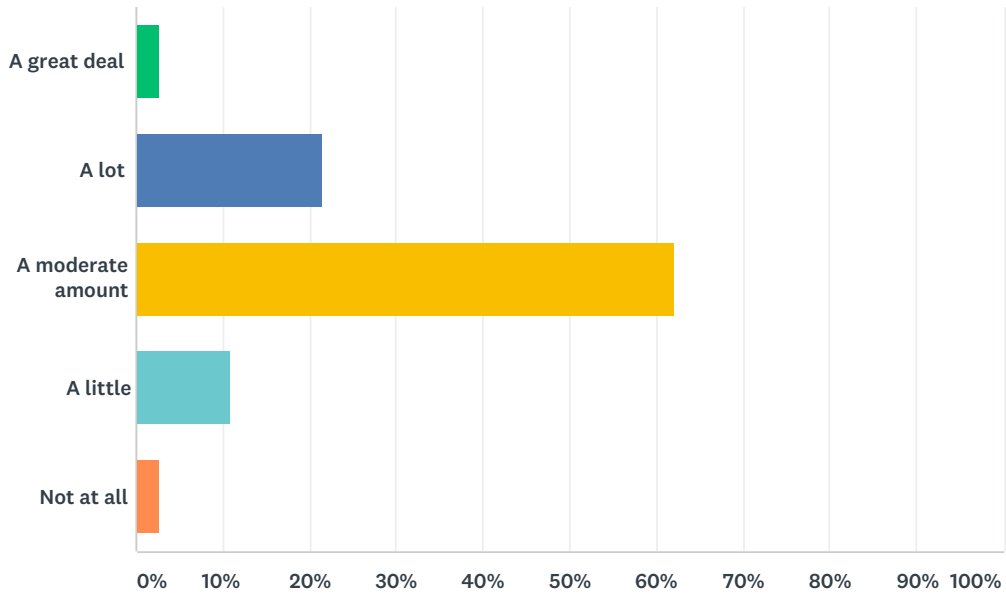

SCHOOL CLIMATE SURVEY

Q4 How much respect do students at SCHOOL DISTRICT 8 have for each other?

Answered: 37 Skipped: 0

ANSWER CHOICES	RESPONSES
A great deal	2.70% 1
A lot	21.62% 8
A moderate amount	62.16% 23
A little	10.81% 4
Not at all	2.70% 1
TOTAL	37